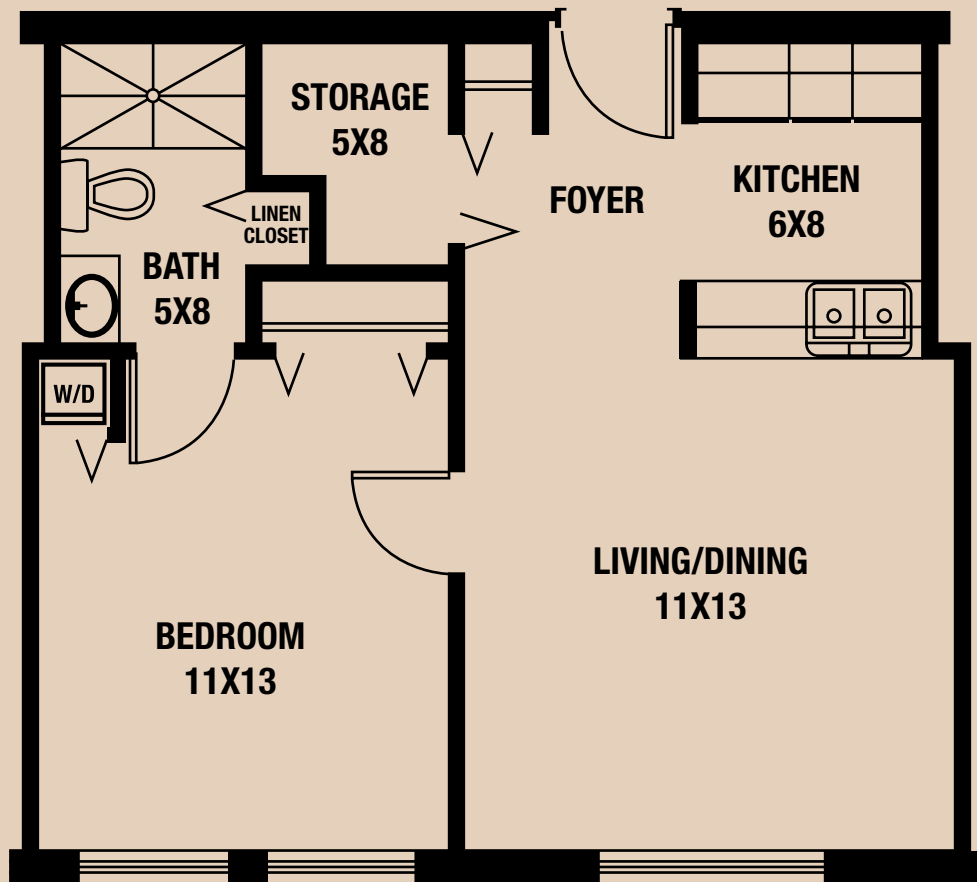

Assisted Living Floor Plans

One Bedroom

504 Square Feet

Assisted Living

• AT WESTMINSTER VILLAGE •

2741 N. Salisbury Street • West Lafayette, IN 47906
765.463.7546 • www.vvwl.org