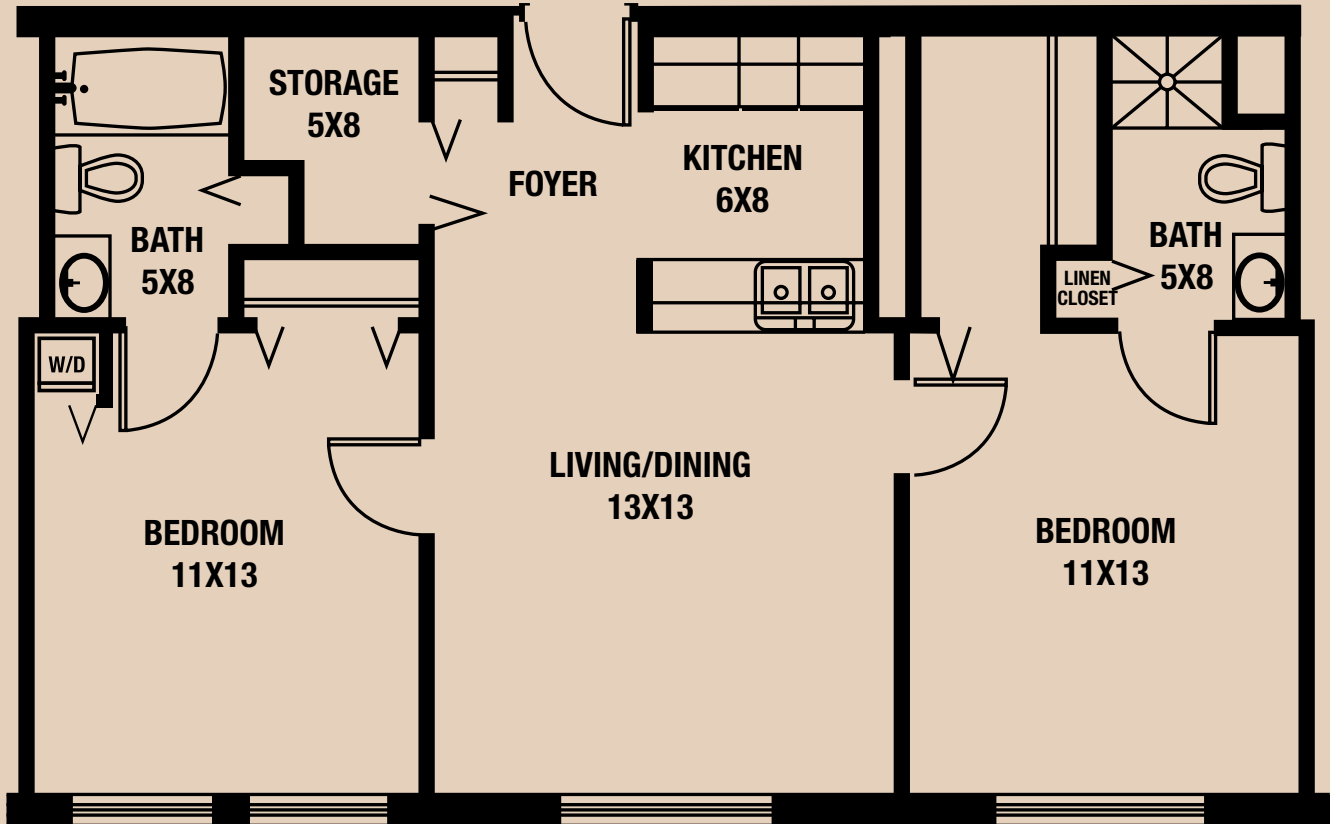

Assisted Living Floor Plans

Two Bedrooms

735 Square Feet

Assisted Living

• AT WESTMINSTER VILLAGE •

2741 N. Salisbury Street • West Lafayette, IN 47906

765.463.7546 • www.vvwl.org