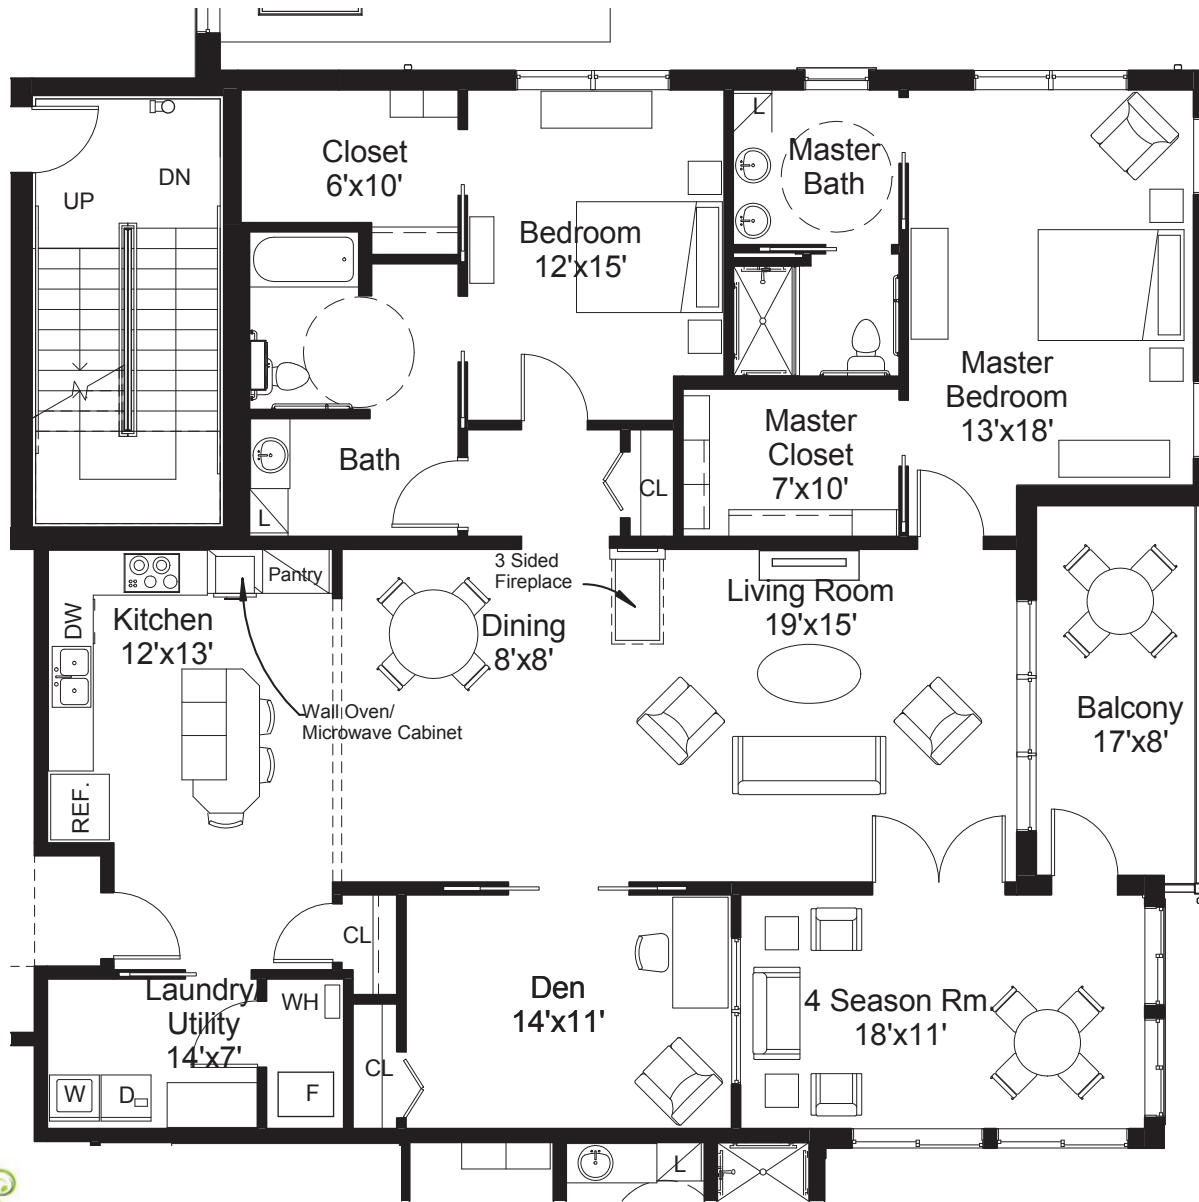

The Esplanade - Center
1,875 S.F.

The Esplanade - Center East
1st Floor
BUILDING 3
WEST LAFAYETTE, INDIANA

The Esplanade - Center
1,875 S.F.

Live connected. Live well.

The Esplanade - Center East

2nd and 3rd Floors
BUILDING 3
WEST LAFAYETTE, INDIANA