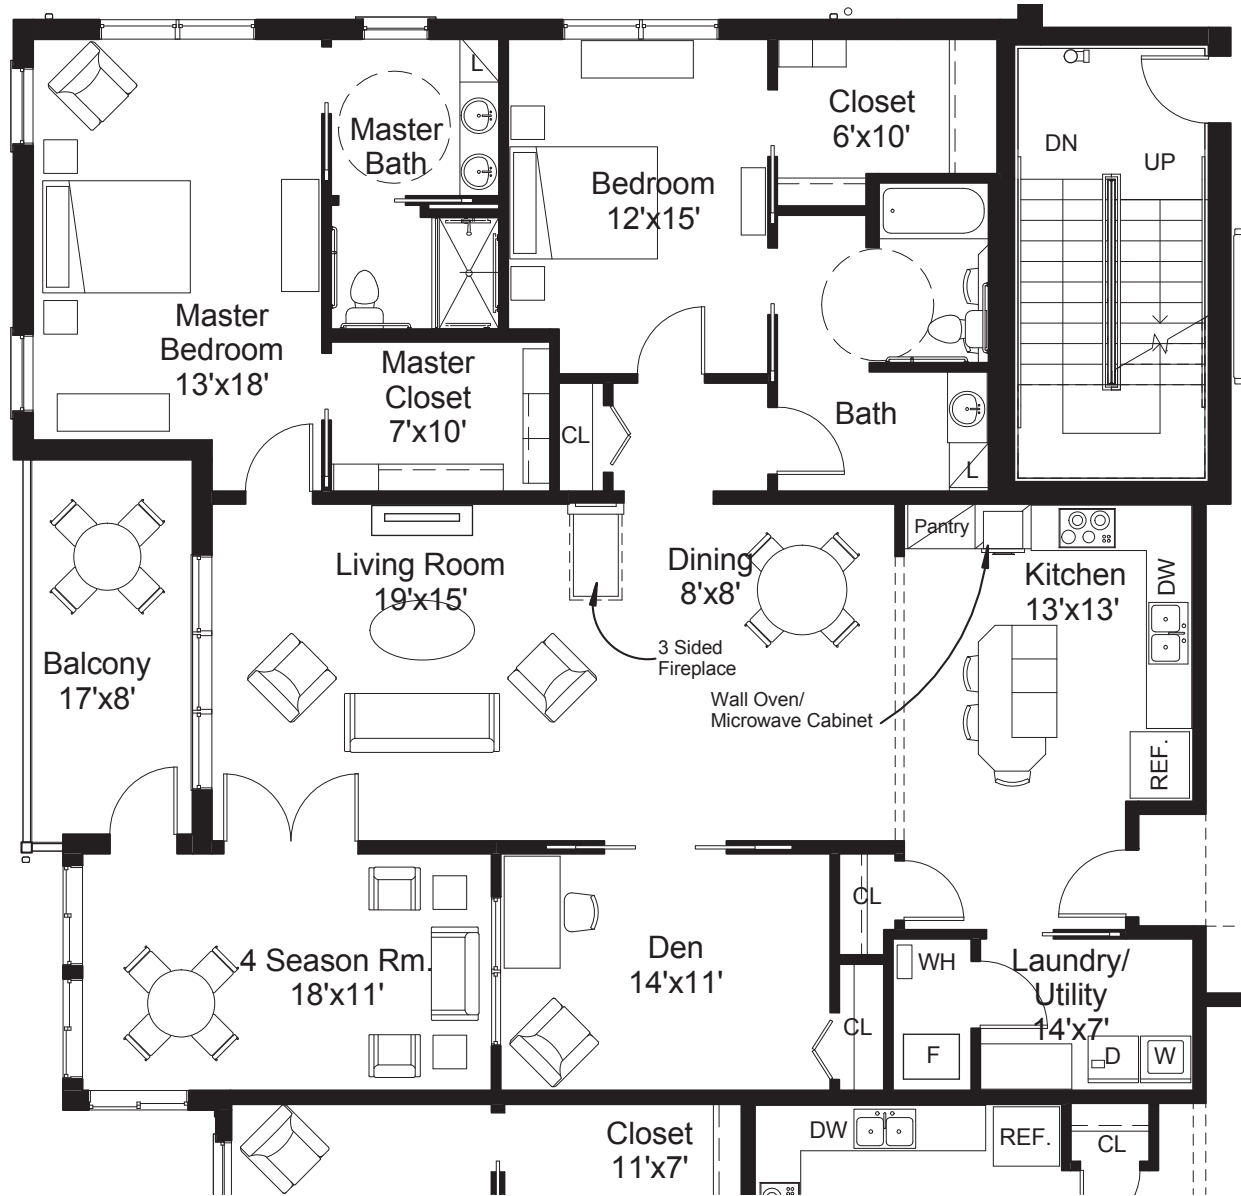

**The Esplanade - Center**  
**1,875 S.F.**

**The Esplanade - Center West**  
 1st Floor  
 BUILDING 3  
 WEST LAFAYETTE, INDIANA

The Esplanade - Center  
1,875 S.F.

The Esplanade - Center West

2nd and 3rd Floors

BUILDING 3  
WEST LAFAYETTE, INDIANA