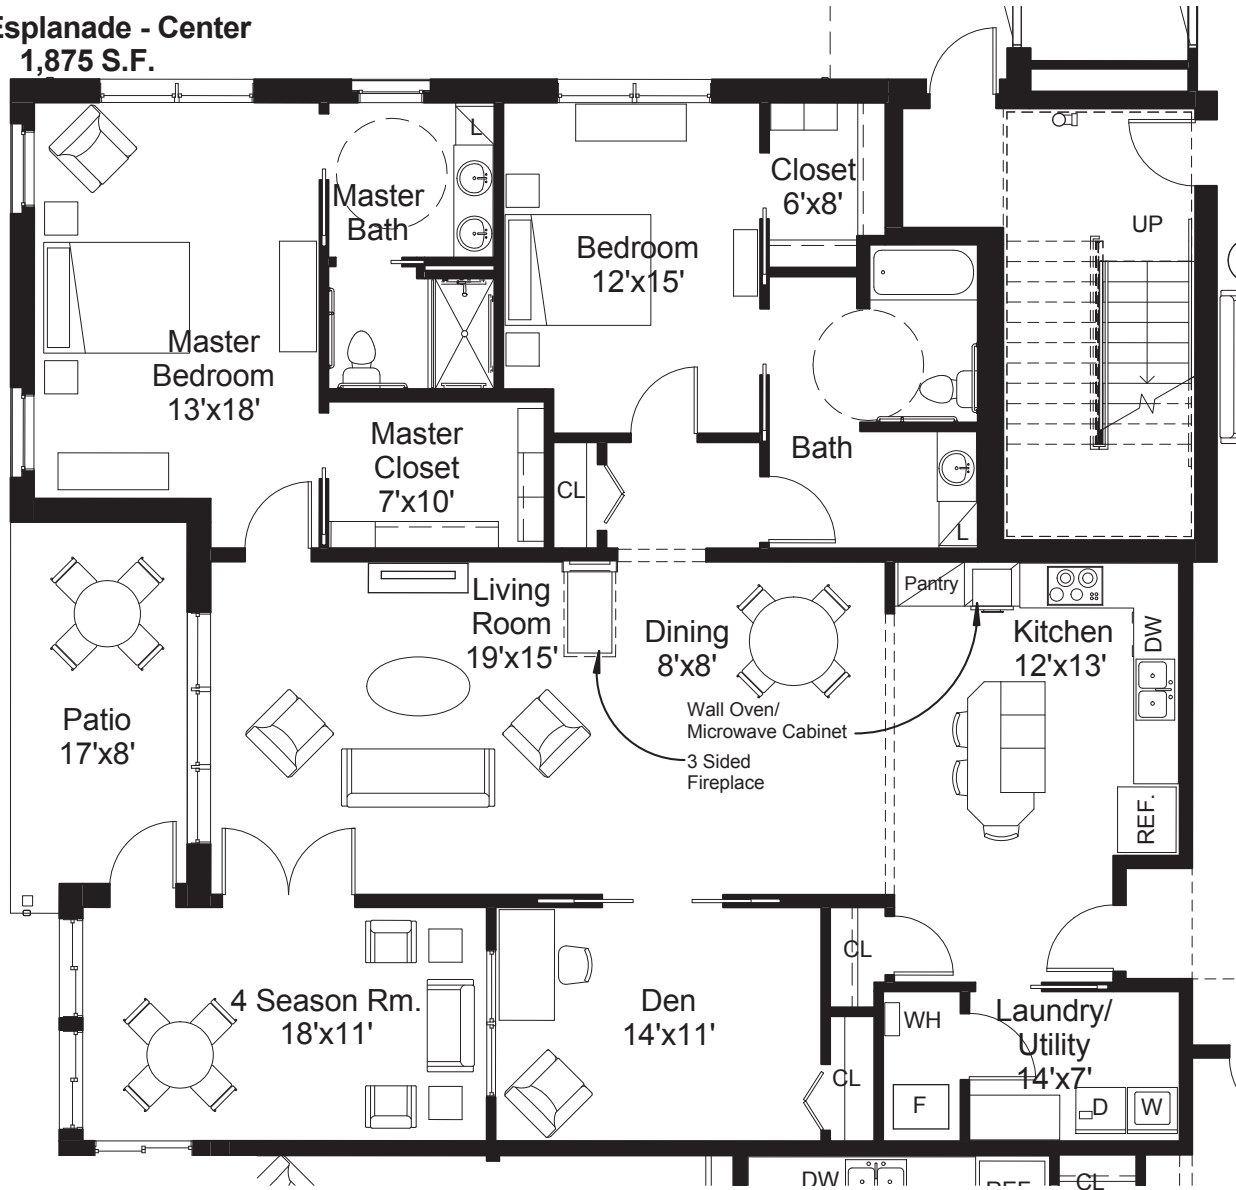

**The Esplanade - Center**  
**1,875 S.F.**

**The Esplanade - Center West**  
 1st Floor  
 BUILDING 3  
 WEST LAFAYETTE, INDIANA

The Esplanade - Center  
1,875 S.F.

The Esplanade - Center West

2nd and 3rd Floors

BUILDING 3  
WEST LAFAYETTE, INDIANA