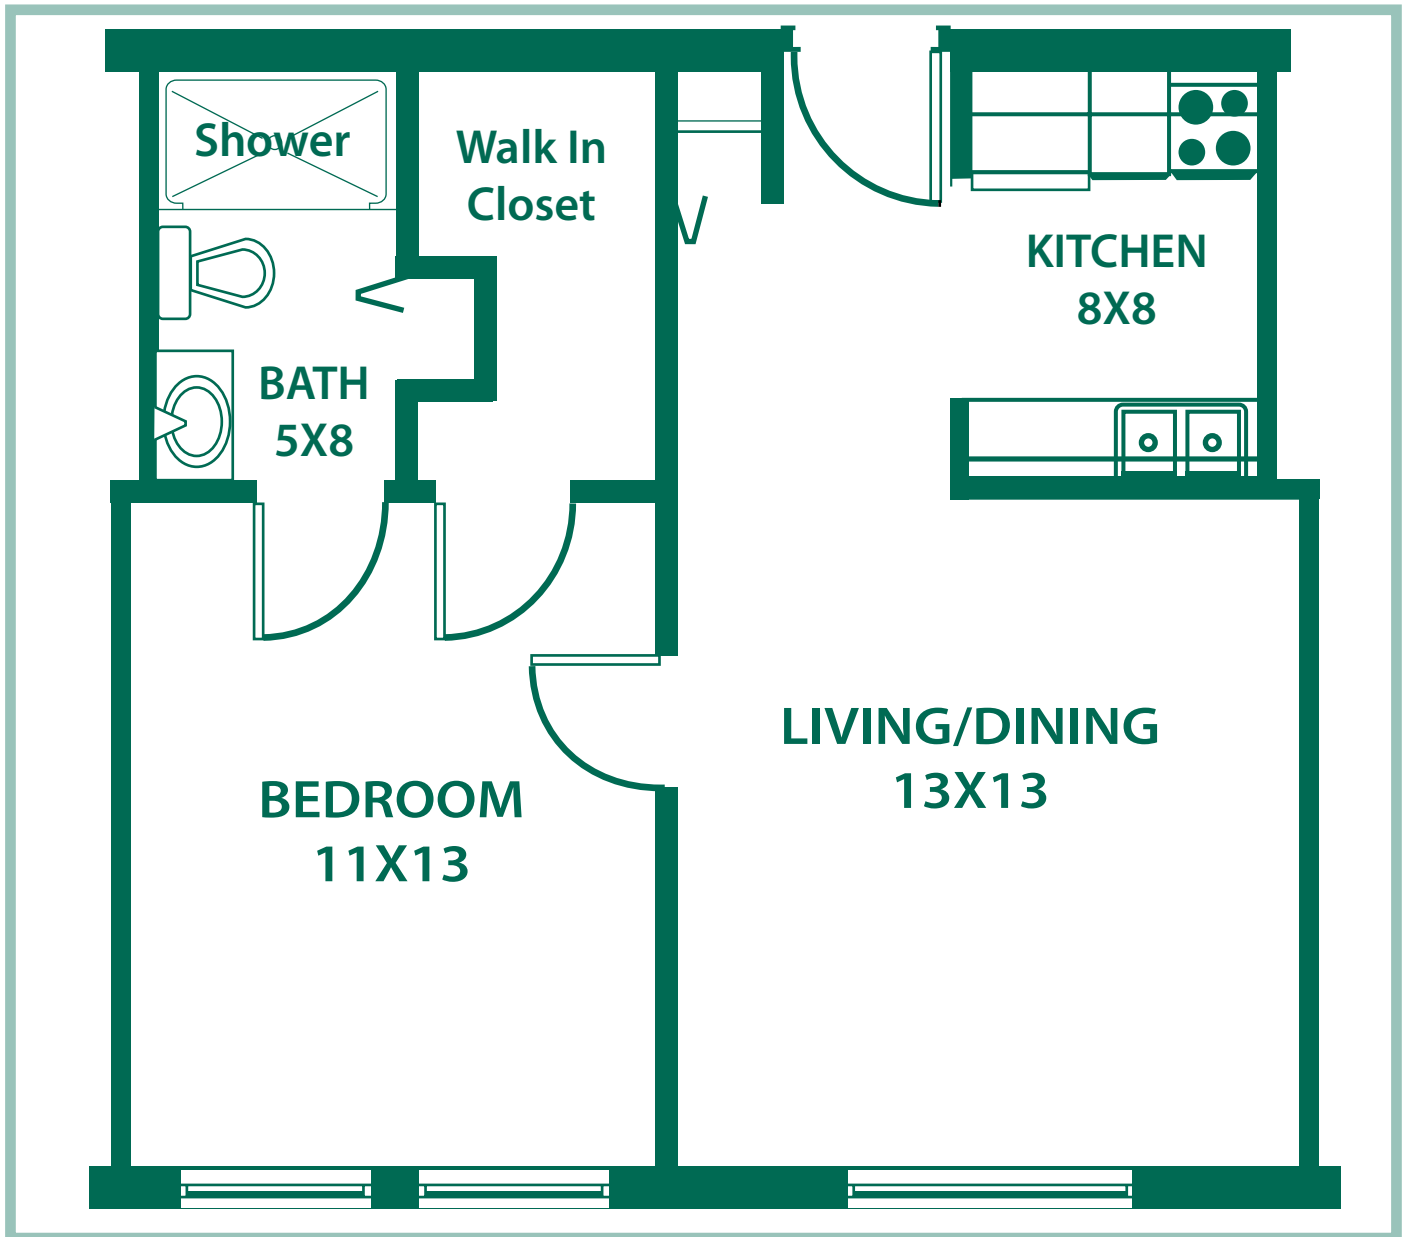

# One Bedroom Custom

504 SQ FT

\*Window size and locations will vary depending on location of apartment

**WESTMINSTER  
• VILLAGE •**

*A Continuing-Care Retirement Community*

2741 North Salisbury Street • West Lafayette, Indiana 47906 • Phone 765.463.7546