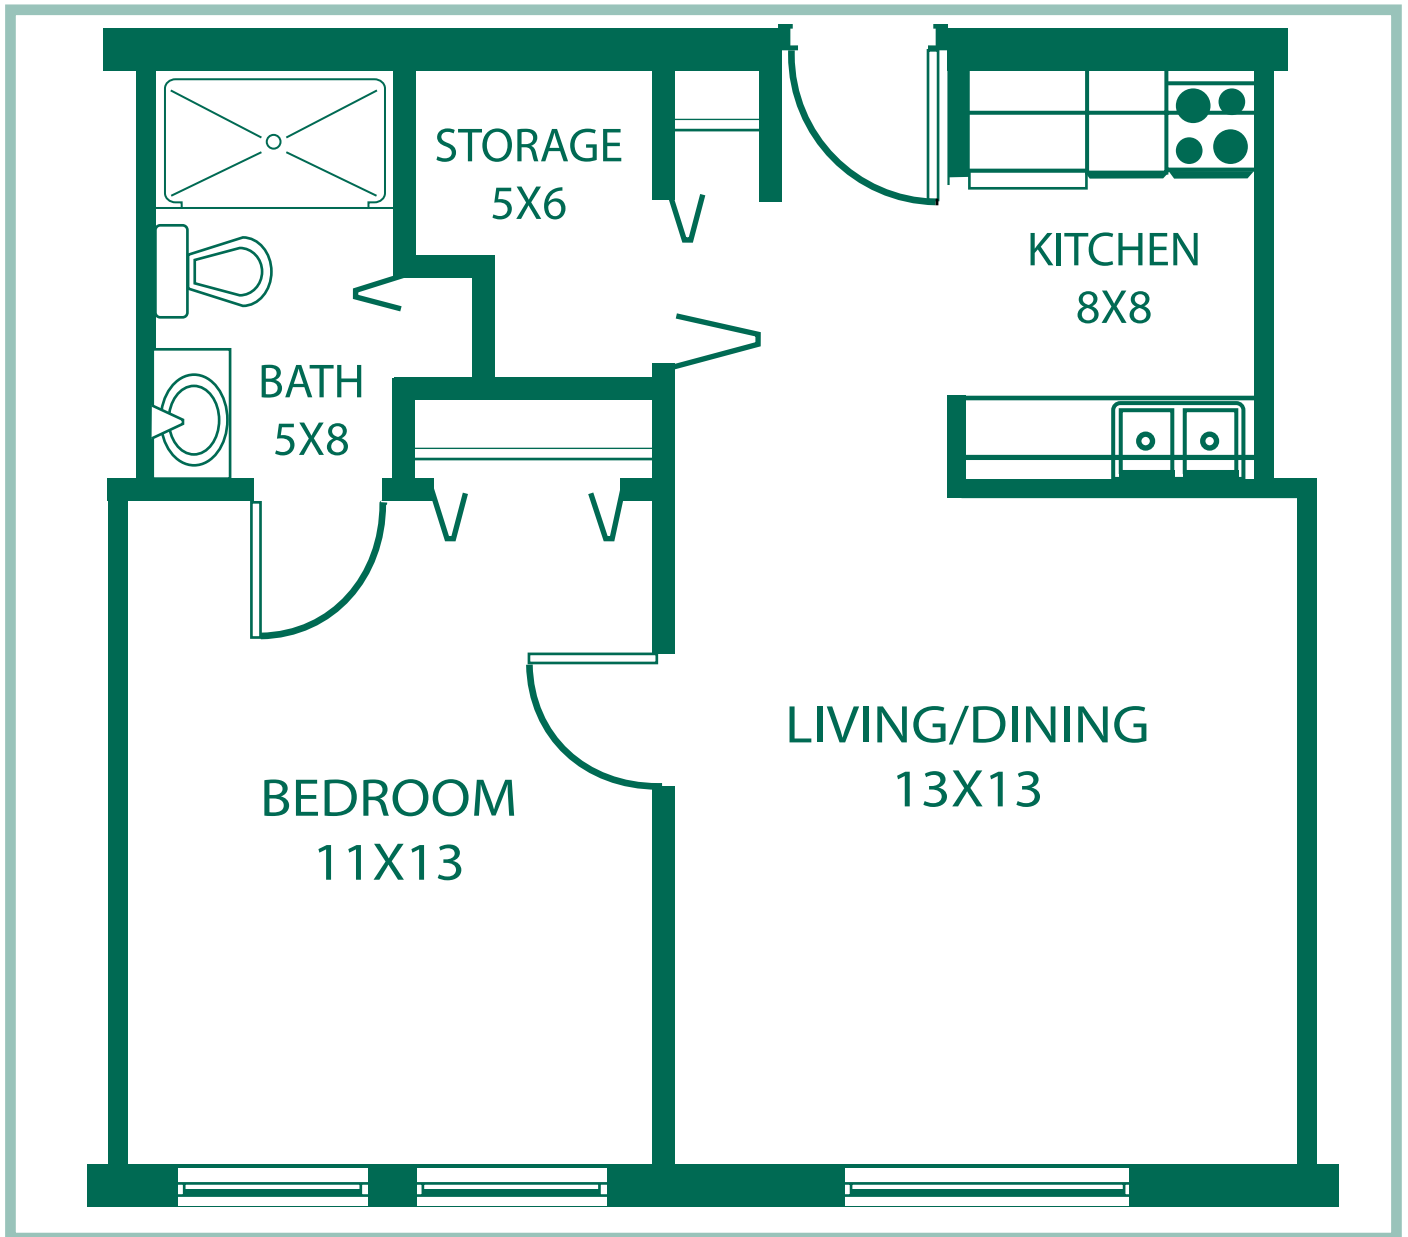

One Bedroom

504 SQ FT

*Window size and locations will vary depending on location of apartment

**WESTMINSTER
• VILLAGE •**

A Continuing-Care Retirement Community

2741 North Salisbury Street • West Lafayette, Indiana 47906 • Phone 765.463.7546