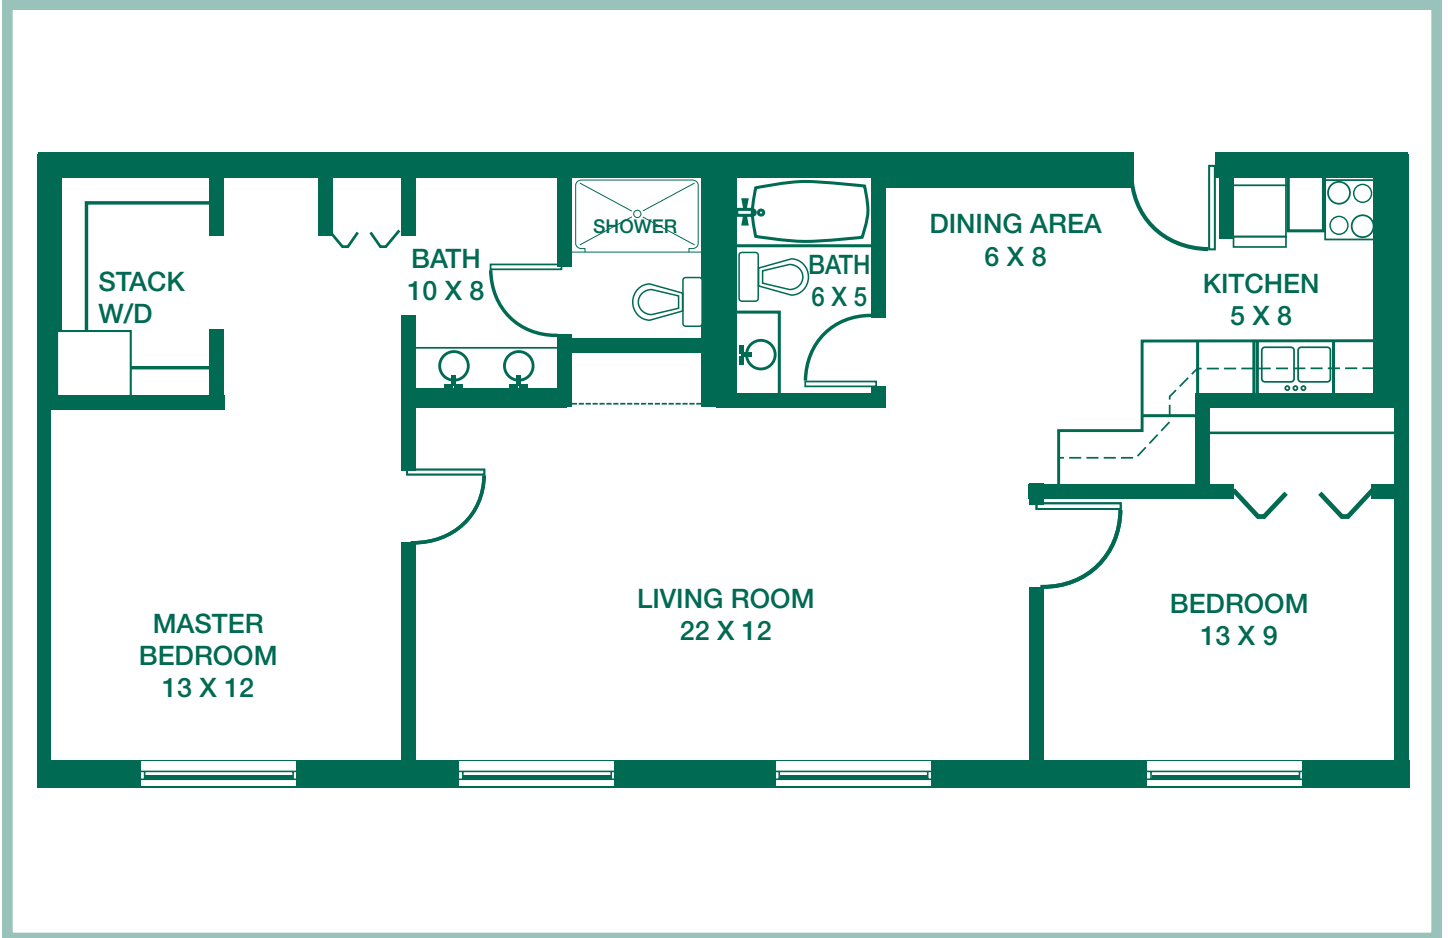

Two Bedroom Custom Deluxe

1,008 Sq. Ft.

*Window size and locations will vary depending on location of apartment

WESTMINSTER
• **VILLAGE** •

A Continuing-Care Retirement Community

2741 North Salisbury Street • West Lafayette, Indiana 47906 • Phone 765.463.7546