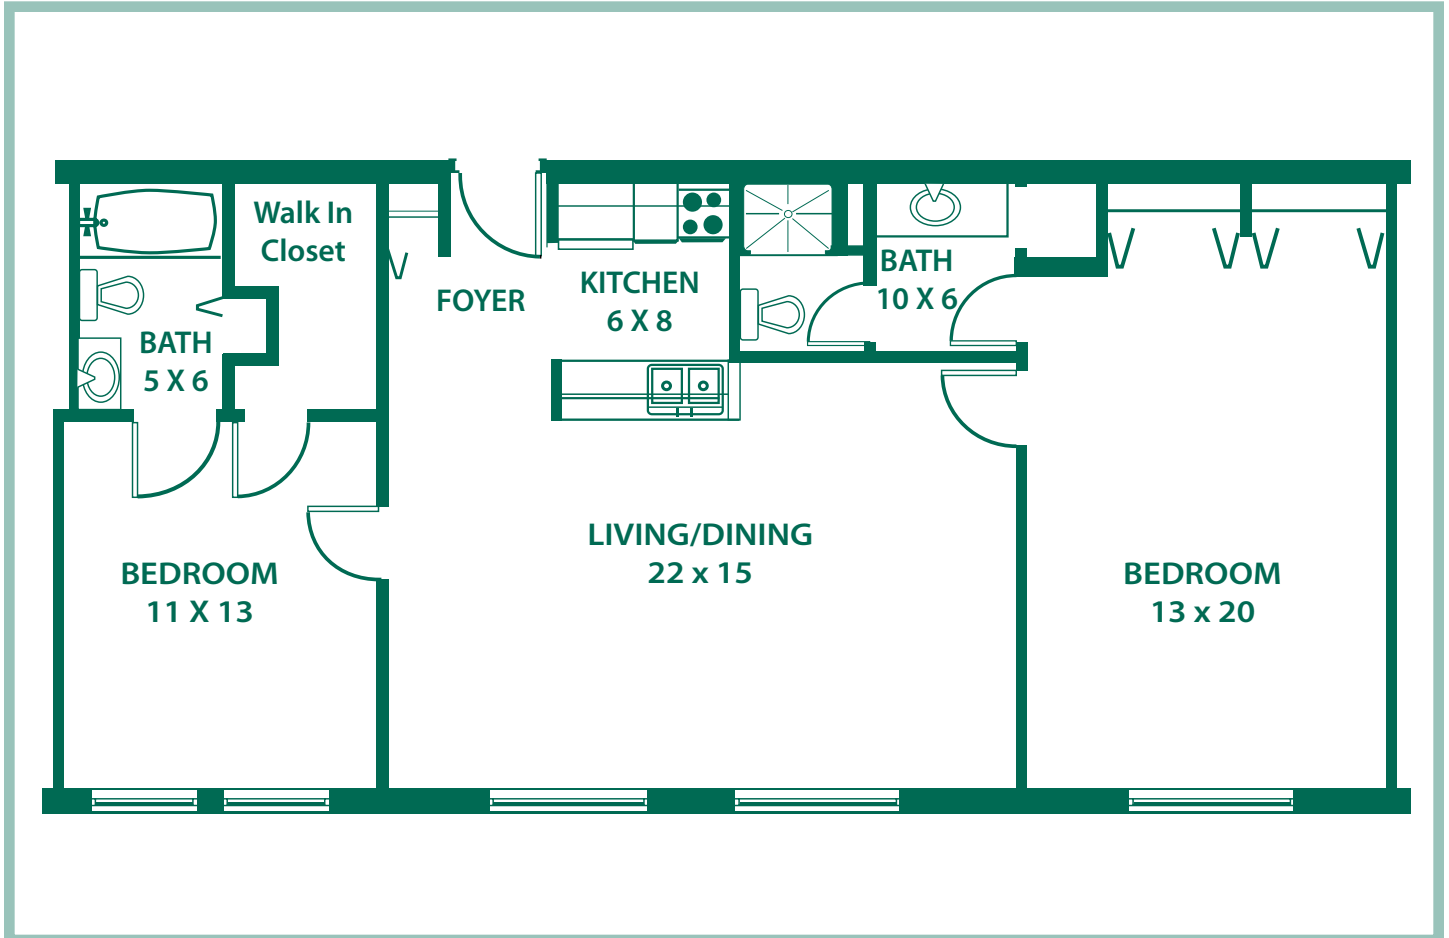

# Two Bedroom Deluxe

1,008 SQ FT

\*Window size and locations will vary depending on location of apartment

**WESTMINSTER  
• VILLAGE •**

*A Continuing-Care Retirement Community*

2741 North Salisbury Street • West Lafayette, Indiana 47906 • Phone 765.463.7546