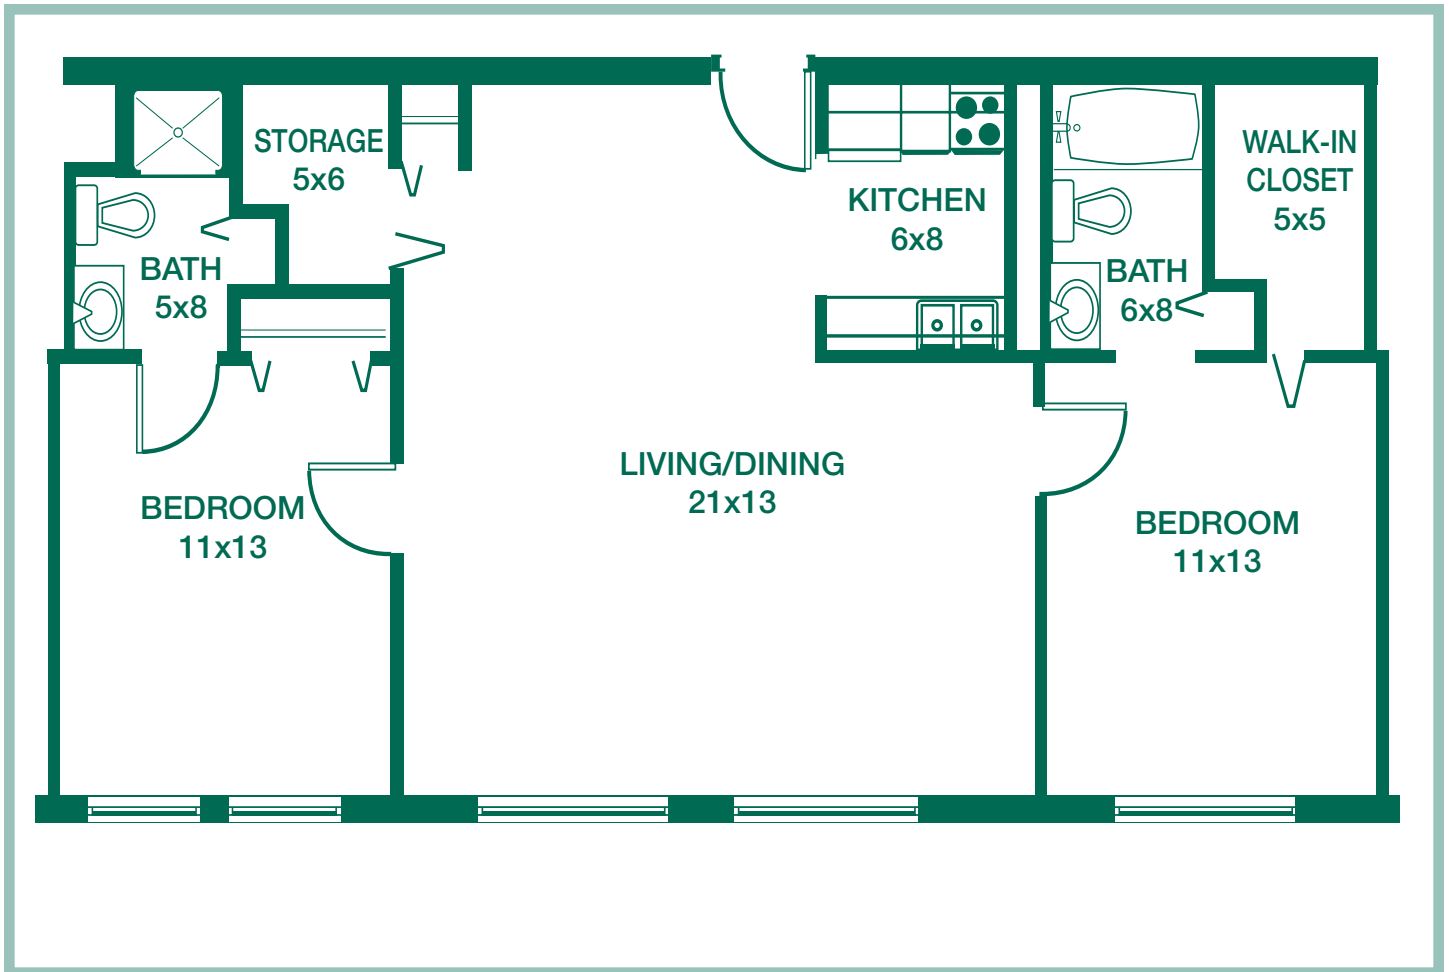

# Two Bedroom Expanded

946 SQ FT

\*Window size and locations will vary depending on location of apartment

**WESTMINSTER  
• VILLAGE •**

*A Continuing-Care Retirement Community*

2741 North Salisbury Street • West Lafayette, Indiana 47906 • Phone 765.463.7546