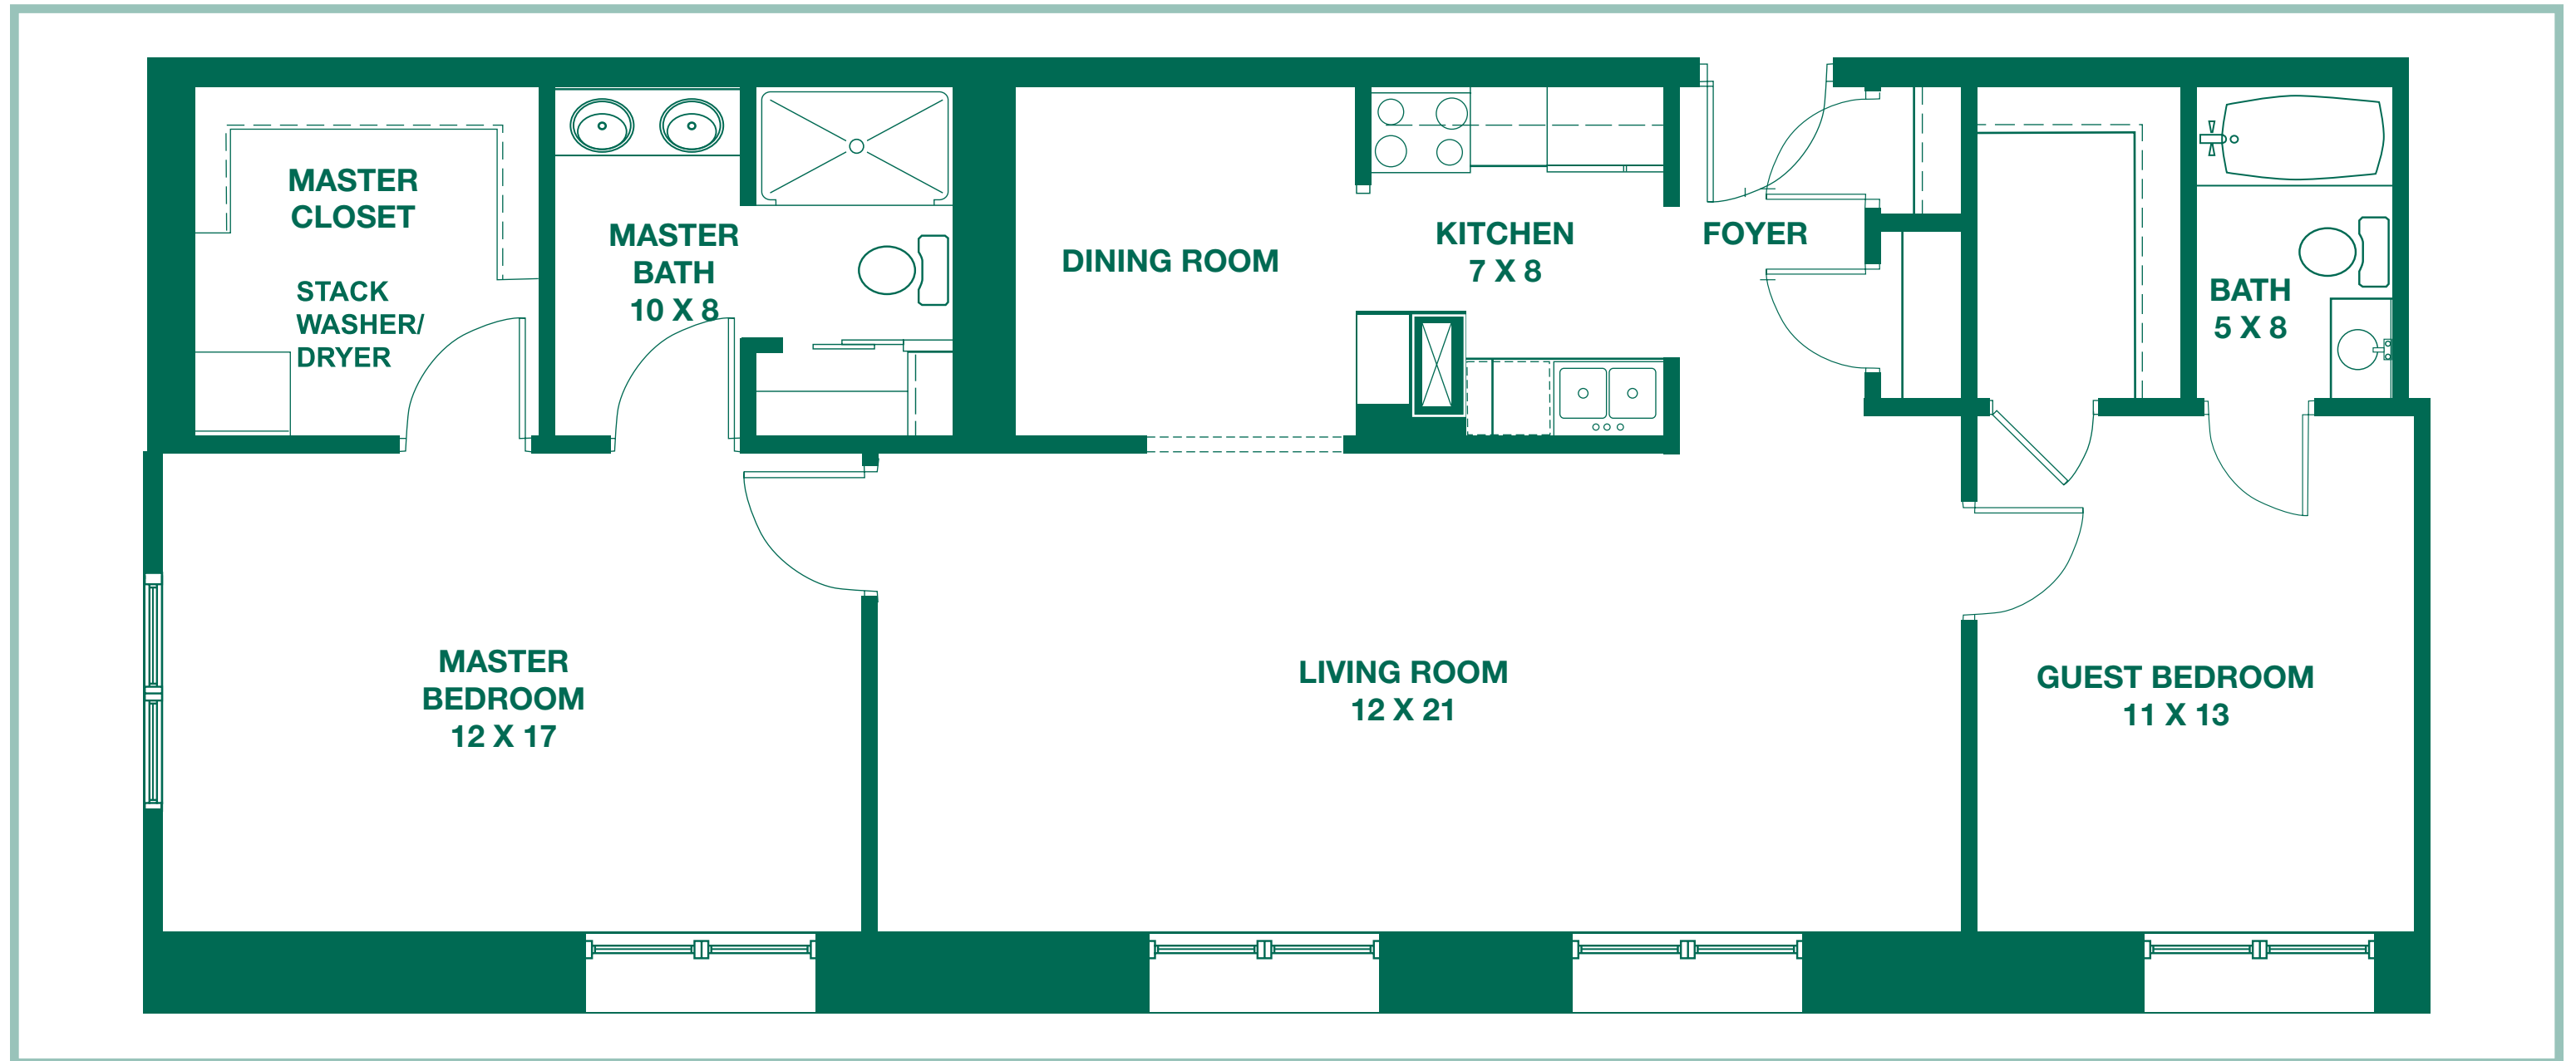

Two Bedroom Grand Classic

* WINDOW LOCATIONS WILL VARY DEPENDING ON LOCATION OF APARTMENT

1,155 Sq. Ft.

WESTMINSTER • VILLAGE •

A Continuing-Care Retirement Community

2741 North Salisbury Street • West Lafayette, Indiana 47906 • Phone 765.463.7546