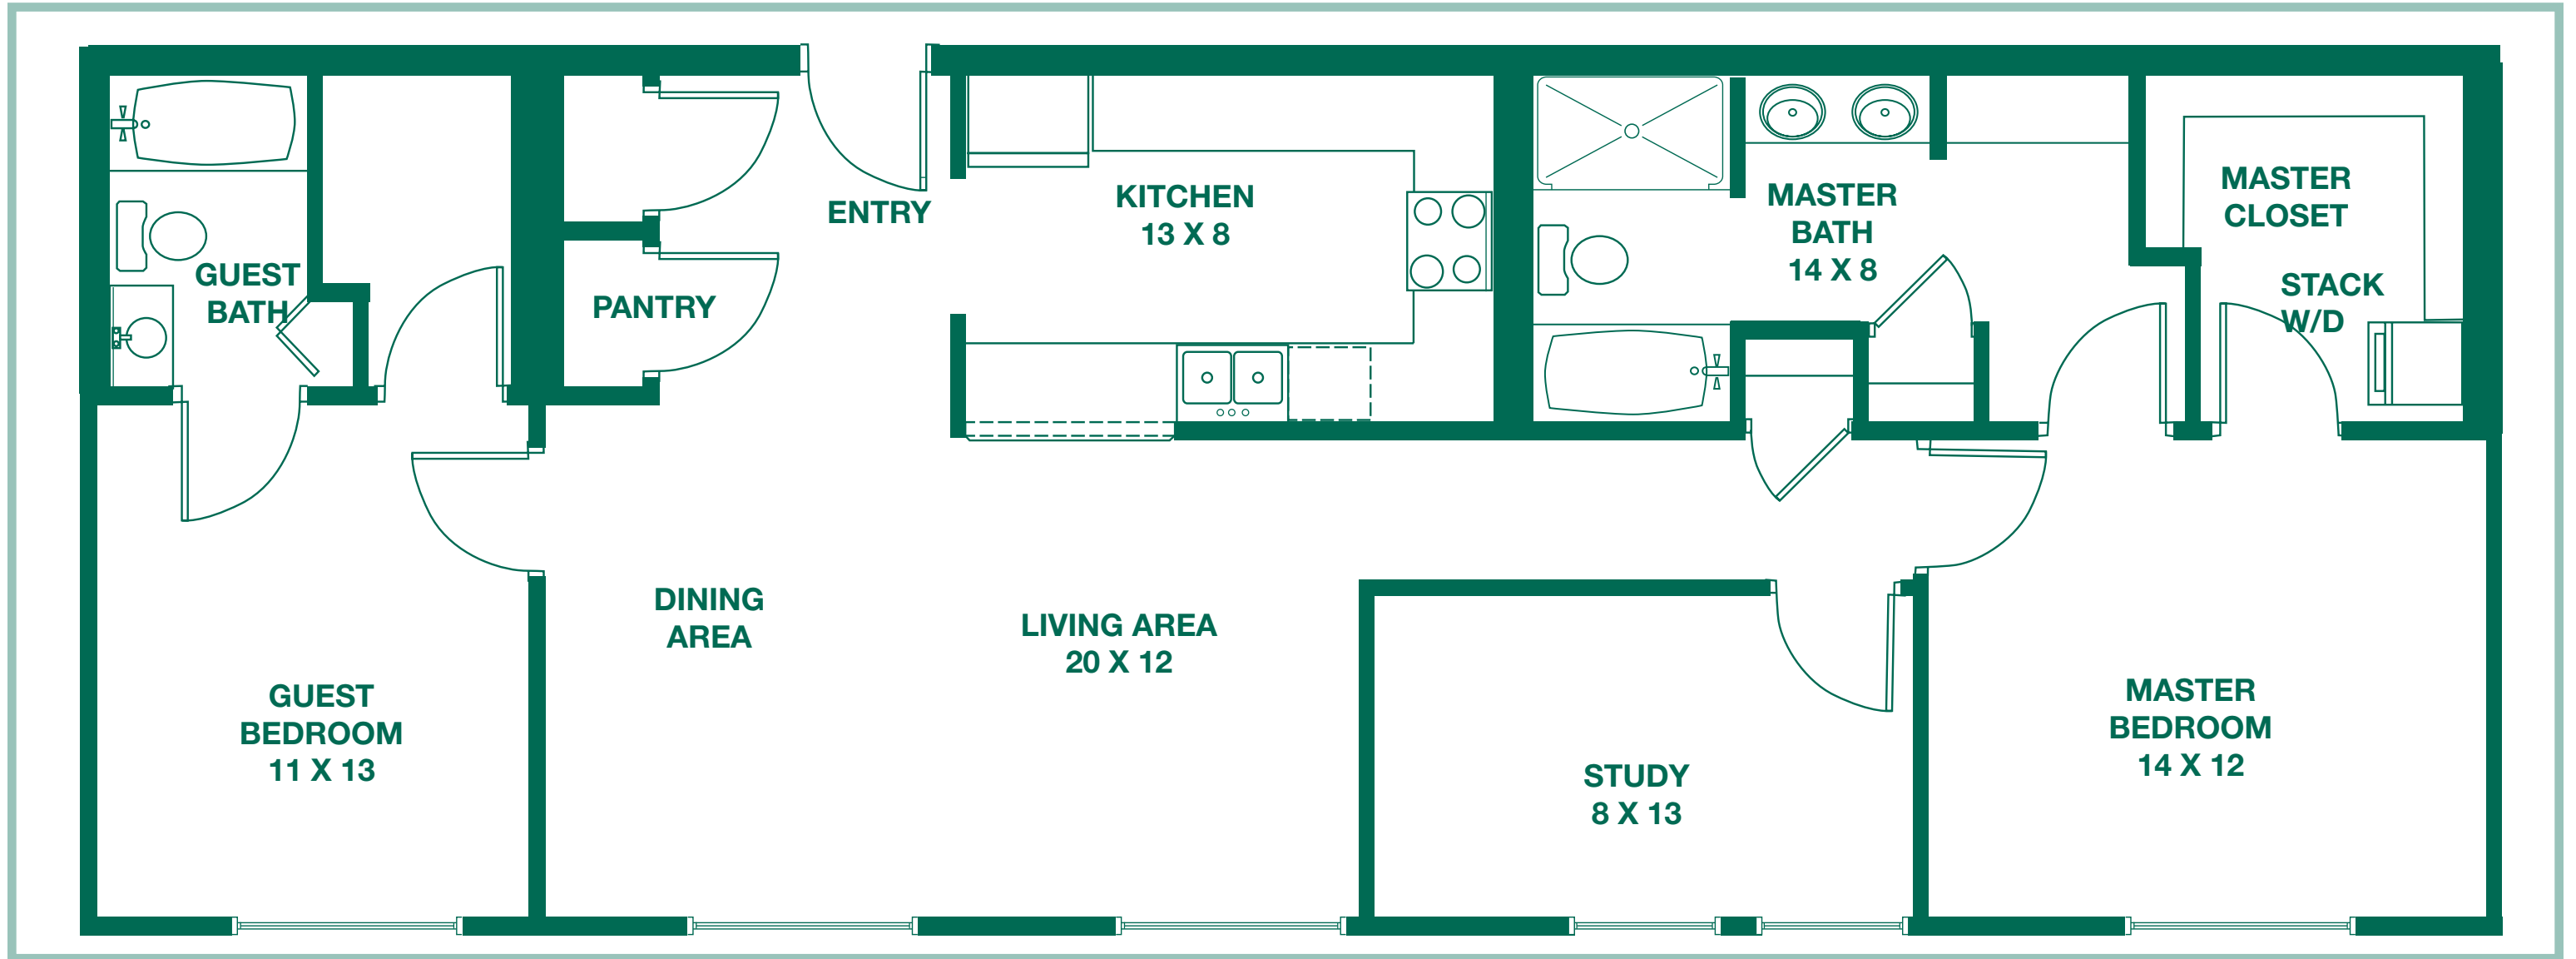

Two Bedroom Grand Deluxe

**WESTMINSTER
• VILLAGE •**

A Continuing-Care Retirement Community

1,239 SQ FT

**Window size and locations will vary depending on location of apartment*