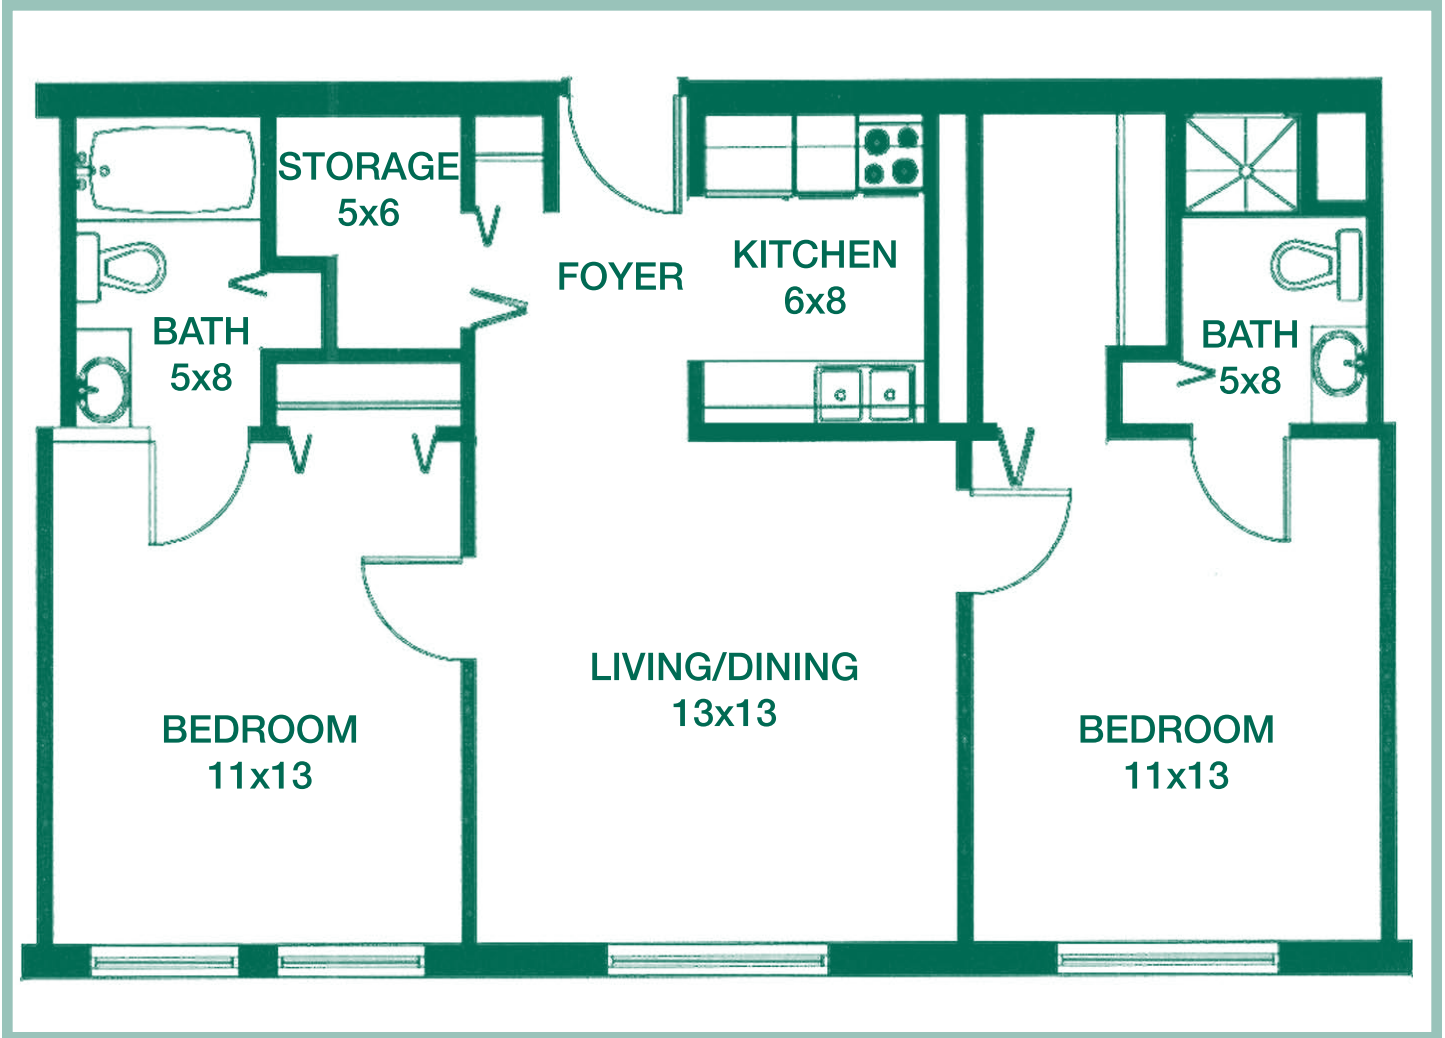

Two Bedroom

735 SQ FT

*Window size and locations will vary depending on location of apartment

**WESTMINSTER
• VILLAGE •**

A Continuing-Care Retirement Community

2741 North Salisbury Street • West Lafayette, Indiana 47906 • Phone 765.463.7546