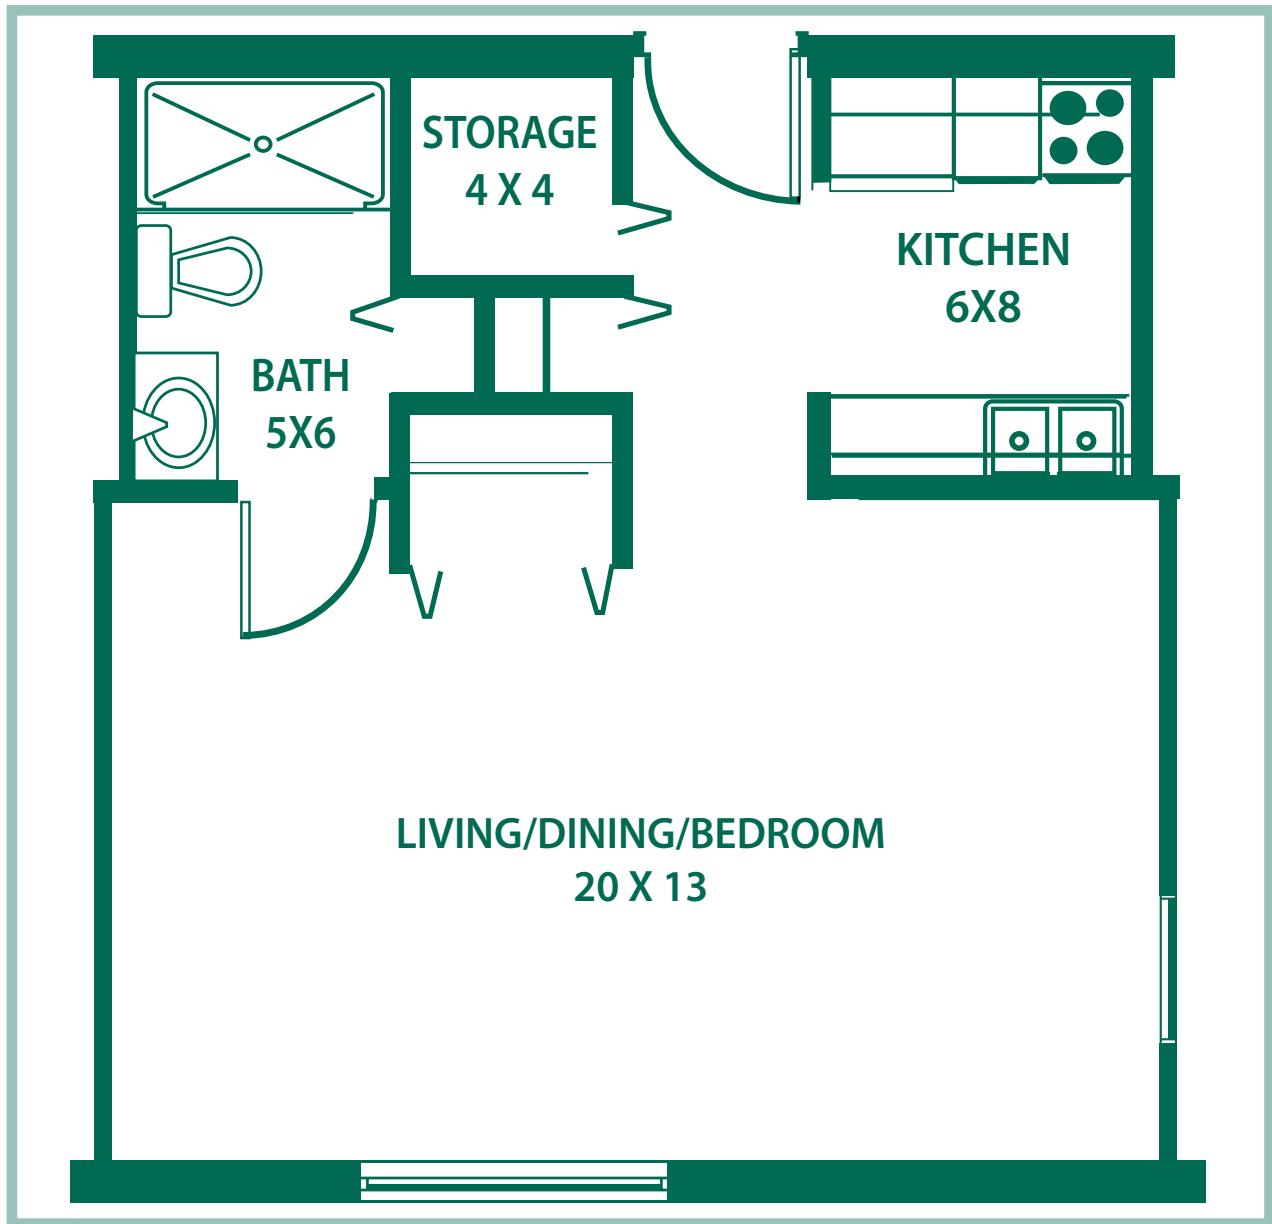

Studio

420 Sq. Ft.

*Window size and locations will vary depending on location of apartment

**WESTMINSTER
• VILLAGE •**

A Continuing-Care Retirement Community

2741 North Salisbury Street • West Lafayette, Indiana 47906 • Phone 765.463.7546