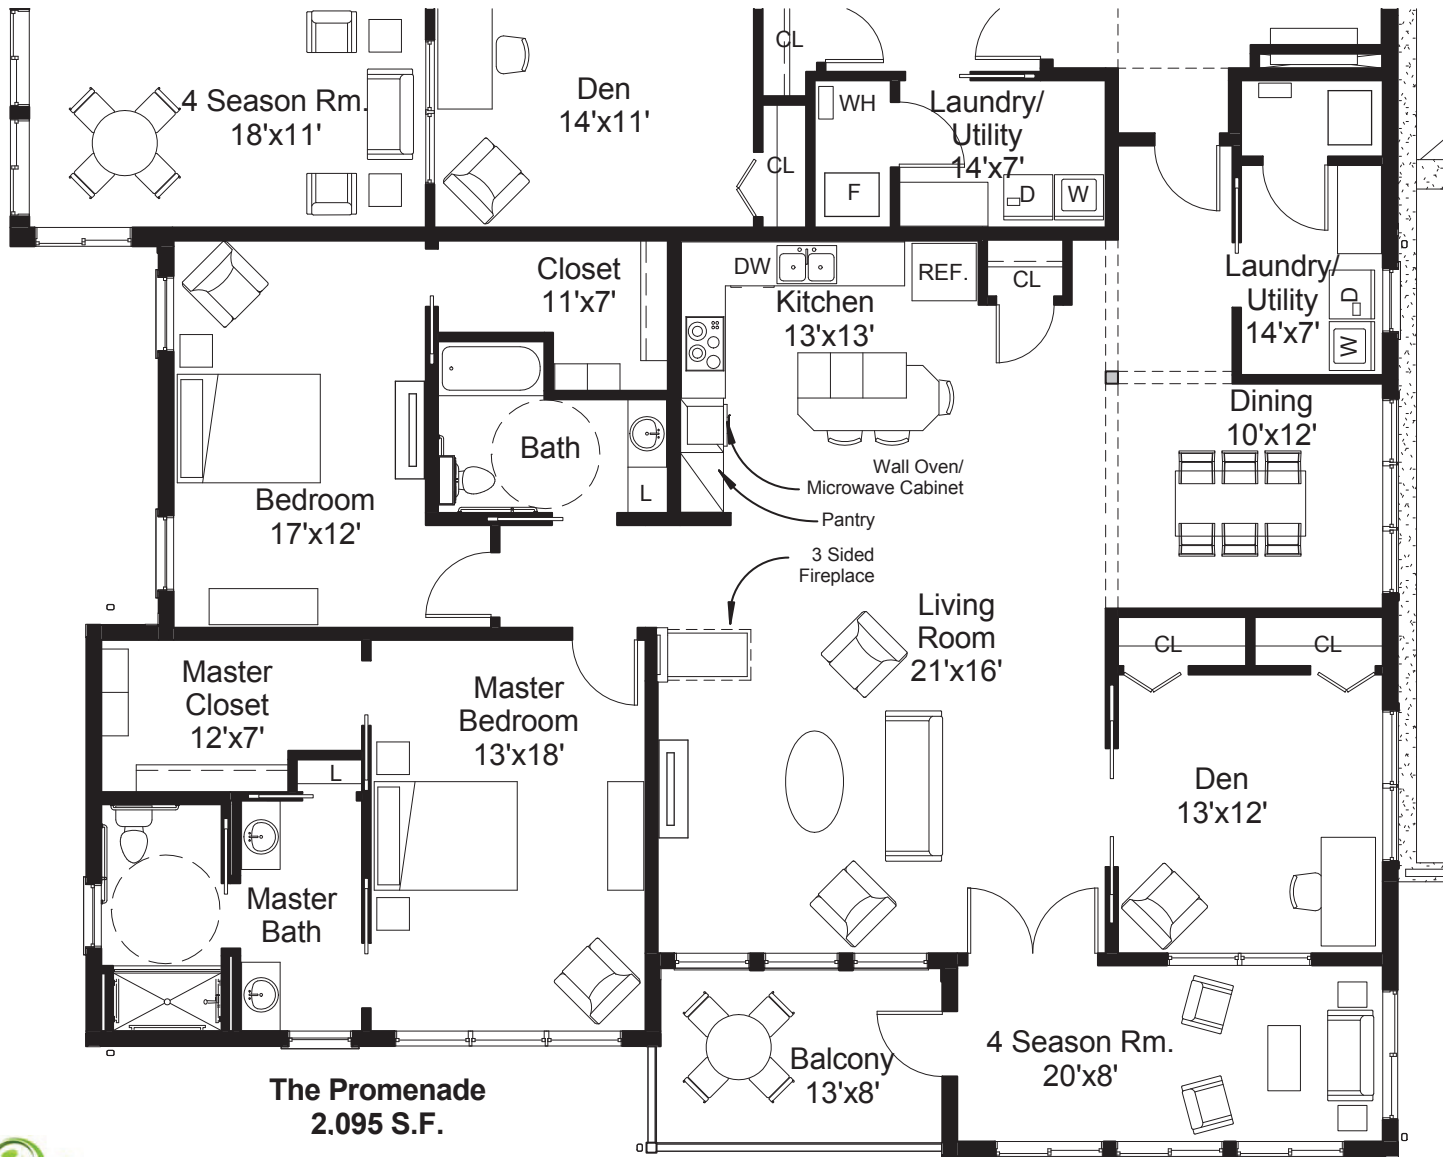

The Promenade  
2,095 S.F.

The Promenade  
1st Floor  
BUILDING 3  
WEST LAFAYETTE, INDIANA

**INTERDESIGN**  
TOTAL ARCHITECTURAL DEVELOPMENT

NORTH

**The Promenade**  
2nd and 3rd Floors  
BUILDING 3  
WEST LAFAYETTE, INDIANA