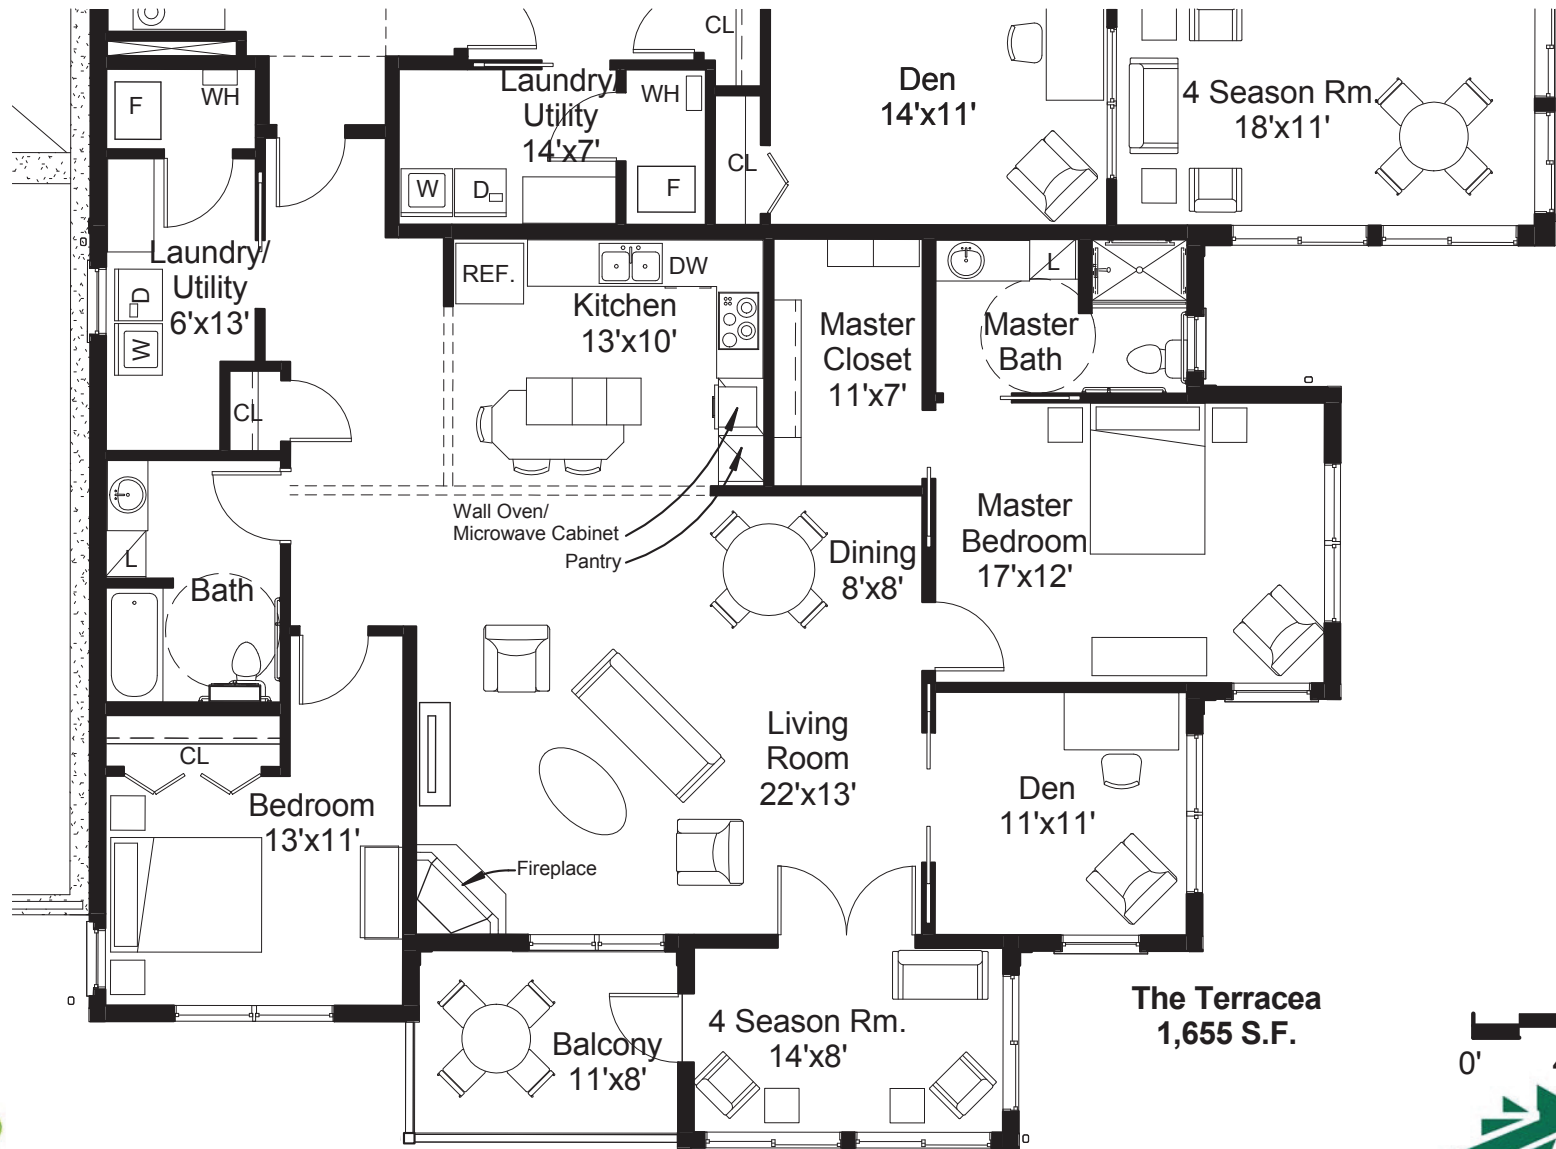

The Terrace
 1st Floor
 BUILDING 3
 WEST LAFAYETTE, INDIANA

**WESTMINSTER
VILLAGE**

Live connected. Live well.

The Terrace

2nd and 3rd Floors

BUILDING 3
WEST LAFAYETTE, INDIANA

The Terrace
1,655 S.F.

NORTH

INTERDESIGN
TOTAL ARCHITECTURAL DEVELOPMENT